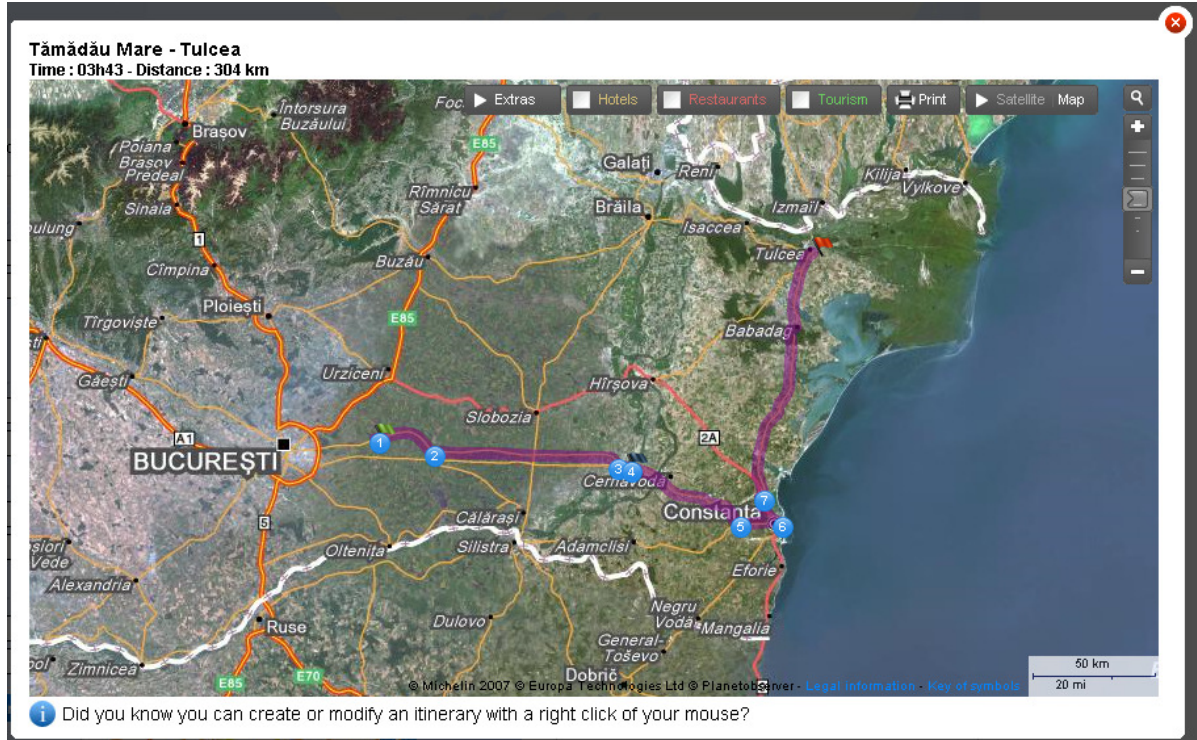

How to get to Tămădău Mare?

Otopeni – Tămădău Mare

	Departure: Otopeni, centre		
1	Continue along: E60 / Route 1	8.5 km	
			8.5 km 00h05
2	Pass București	21 km	
	Continue along: E60 / Route 1	(8 km)	
	Turn left: Route 3	(12 km)	
	Exit București		
			29 km 00h30
3	Continue along: Route 3	24 km	
			53 km 00h48
	Destination: Tămădău Mare, centre		
			53 km 00h48

How to get to Tulcea?

Tămădău Mare – Stelnica – Tulcea

	Departure: Tămădău Mare, centre	
1	Continue along: Route 3	26 km
		26 km 00h19
2	Turn left	77 km
		103 km 01h17
3	Close to Cernavodă , Turn left: A2	5.5 km
	Take the exit towards CONSTANTA	103 km 01h17
		109 km 01h20
	Stage A: Stelnica, centre	
		109 km 01h20
4	Continue along: A2	53 km
		161 km 01h56
5	Turn left: Route 3	18 km
		179 km 02h09
6	At Constanța , Turn left: E60 / E87 / Route 2A	16 km
		195 km 02h21
7	Turn right: E87 / Route 22 Pass by Babadag	109 km
		271 km 03h18
		304 km 03h43
	Destination: Tulcea, centre	
		304 km 03h43