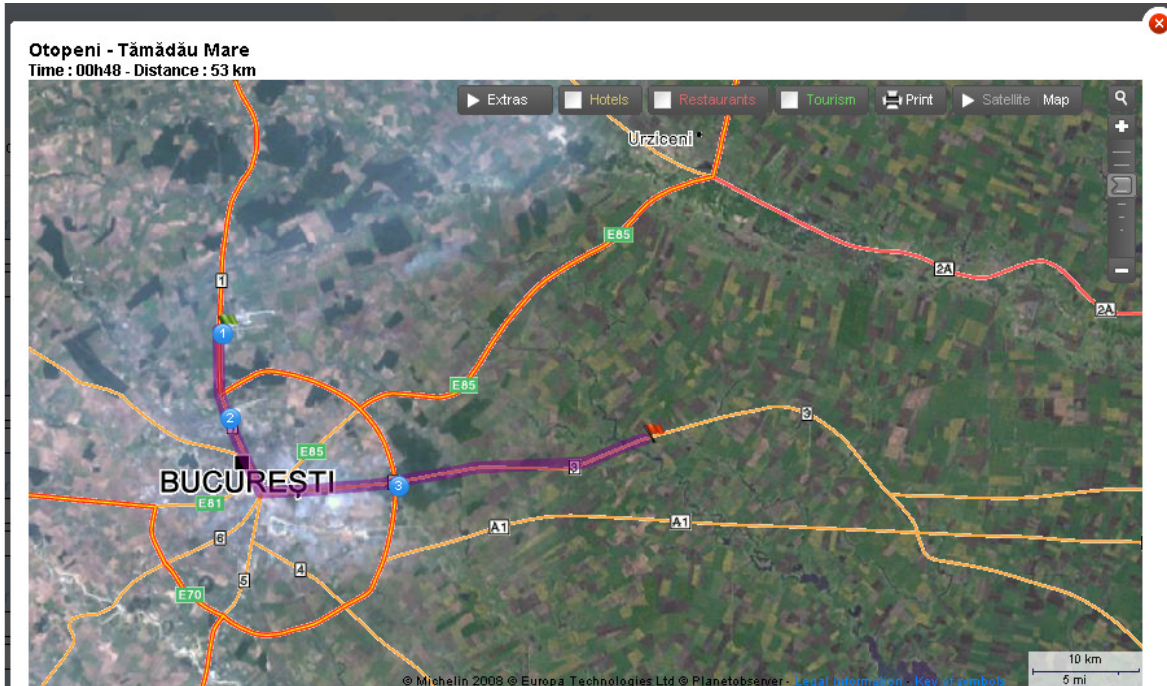

How to get to Tămădău Mare?

Otopeni – Tămădău Mare

	Departure: Otopeni, centre		
1	Continue along: E60 / Route 1	8.5 km	
			8.5 km 00h05
2	Pass București	21 km	
	Continue along: E60 / Route 1	(8 km)	
	Turn left: Route 3	(12 km)	
	Exit București		
			29 km 00h30
3	Continue along: Route 3	24 km	
			53 km 00h48
	Destination: Tămădău Mare, centre		
			53 km 00h48

How to get to Tulcea?

Tămădău Mare – Stelnica – Tulcea

	Departure: Tămădău Mare, centre	
1	Continue along: Route 3	26 km
		26 km 00h19
2	Turn left	77 km
		103 km 01h17
3	Close to Cernavodă , Turn left: A2	5.5 km
	Take the exit towards CONSTANTA	103 km 01h17
		109 km 01h20
	Stage A: Stelnica, centre	
		109 km 01h20
4	Continue along: A2	53 km
		161 km 01h56
5	Turn left: Route 3	18 km
		179 km 02h09
6	At Constanța , Turn left: E60 / E87 / Route 2A	16 km
		195 km 02h21
7	Turn right: E87 / Route 22 Pass by Babadag	109 km
		271 km 03h18
		304 km 03h43
	Destination: Tulcea, centre	
		304 km 03h43